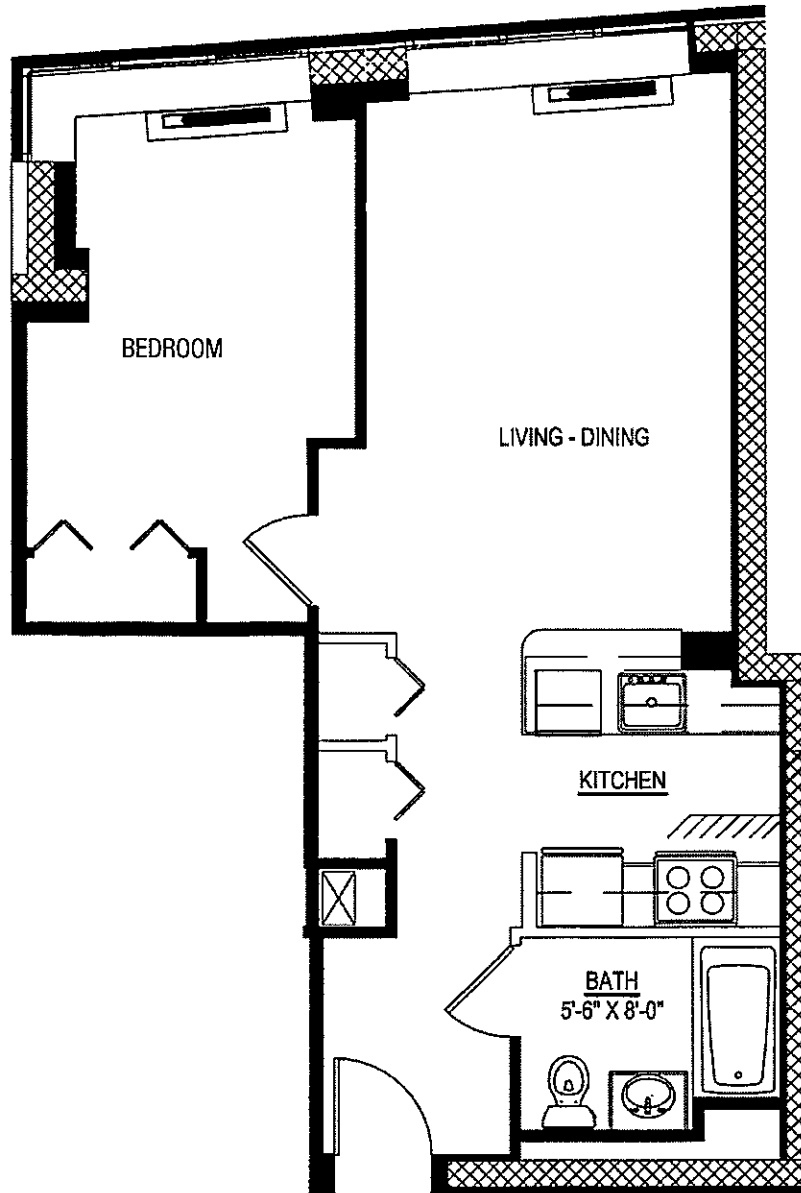

Moda Residences
153-50 89th Avenue
Jamaica, NY 11432
www.ModaUpgradedLiving.com
718 353 MODA

Apartment 311-511, 618, 719-919

1 bedroom

698 SQ. FT.

www.modaupgradedliving.com

Moda
Upgraded Living

All dimensions are approximate and subject to construction variances. Plans and dimensions may contain minor variations between floors. Noted dimensions reflect interior dimensions of space.